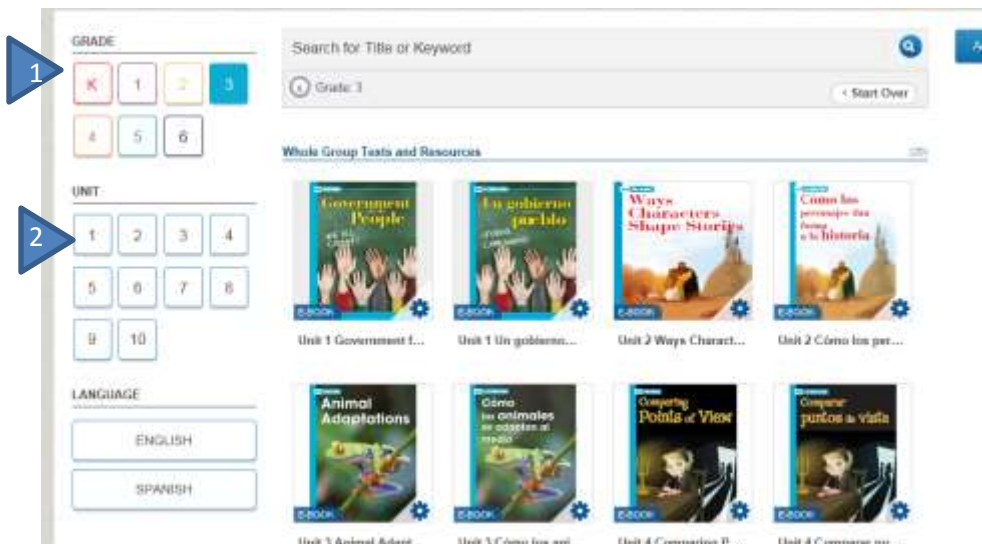

“The more you read
the more things you know.
The more that you learn
the more places you'll go.”
-Dr. Seuss